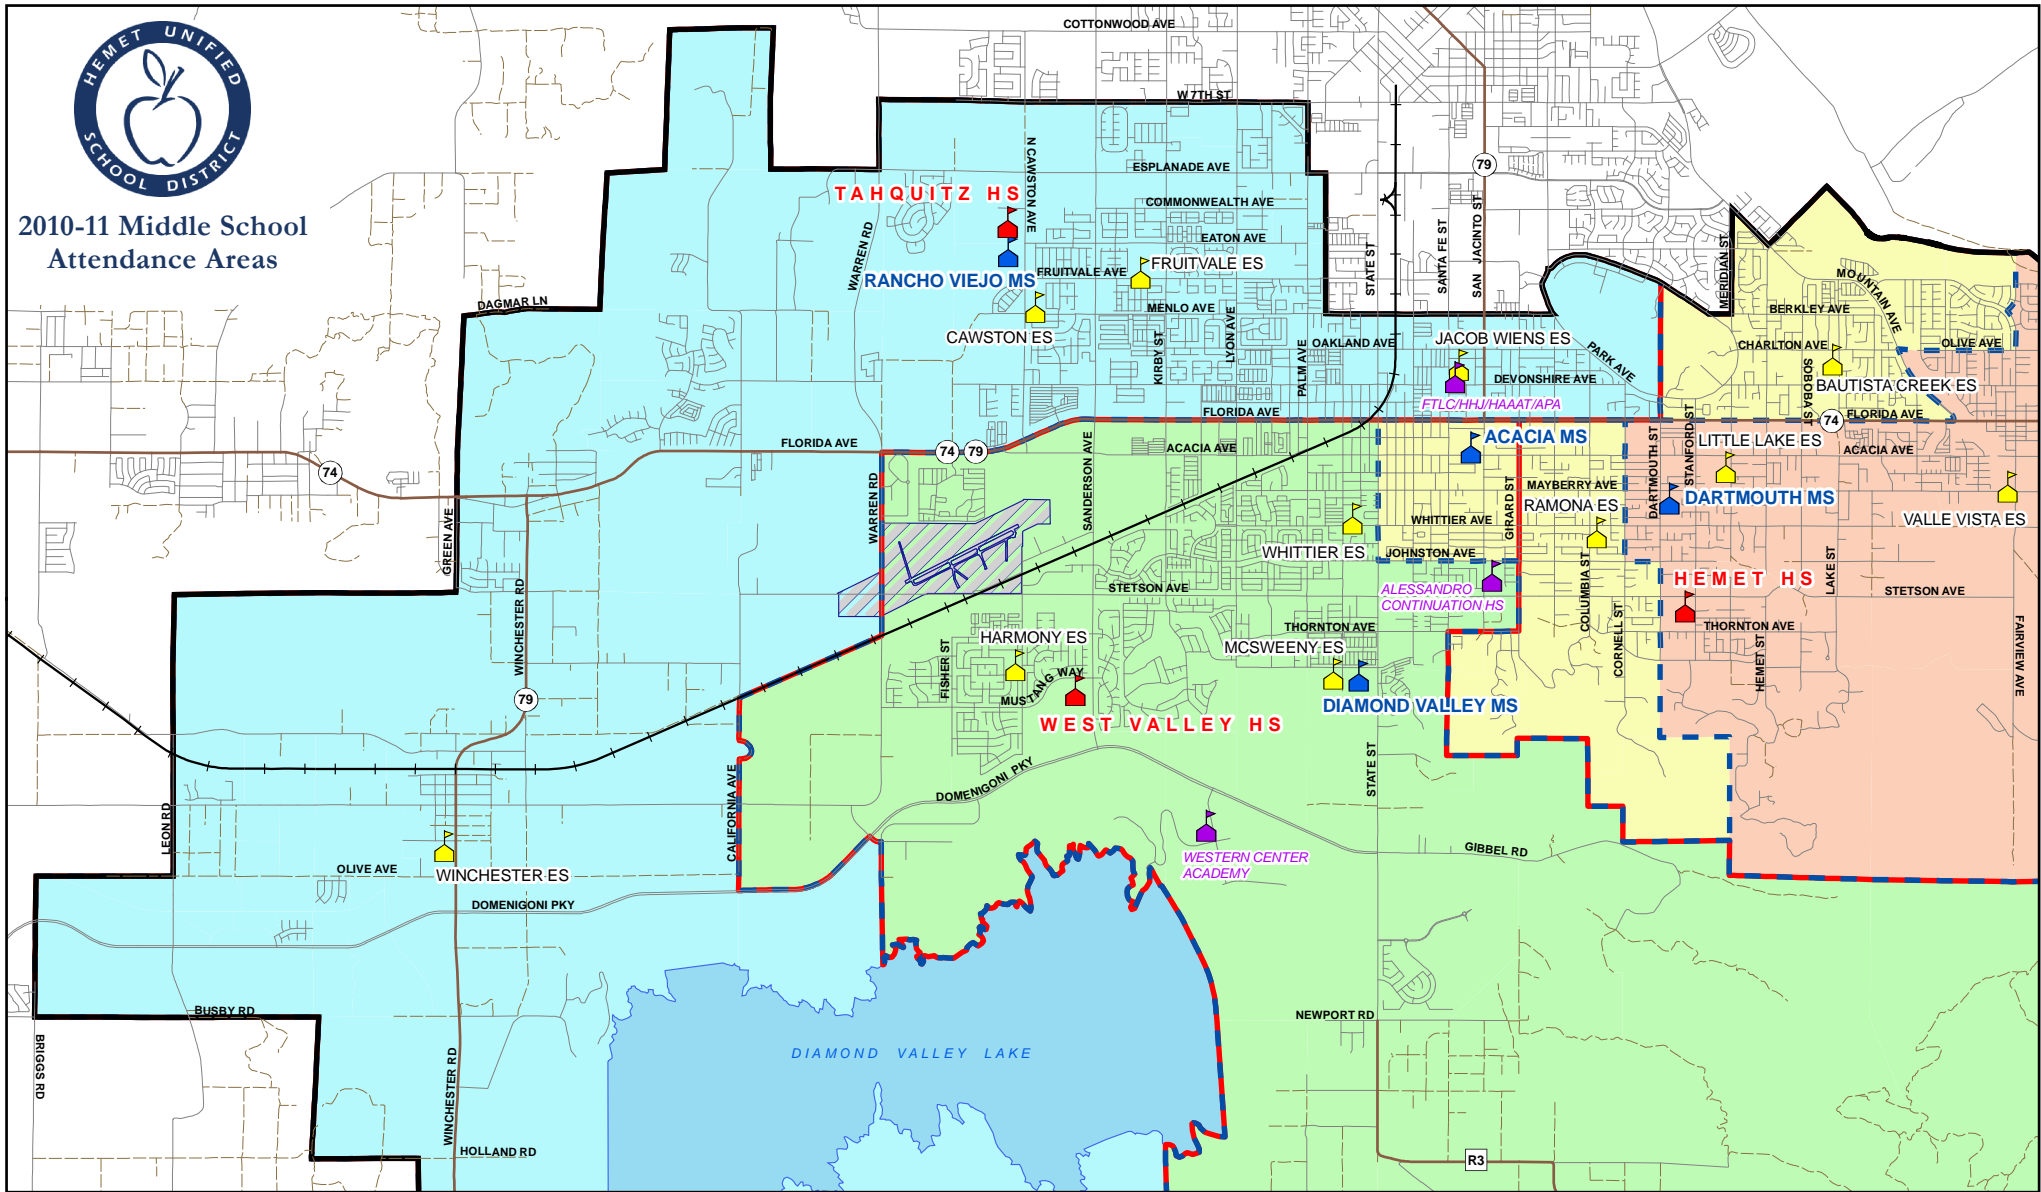

2010-11 Middle School Attendance Areas

Feeder system for 2010-11

*Students residing in the Willowalk development will attend Winchester ES, Diamond Valley MS and West Valley HS.
 Students residing within the McSweeney Farms development will attend Winchester ES until Gibbel ES opens, Diamond Valley MS and West Valley HS.