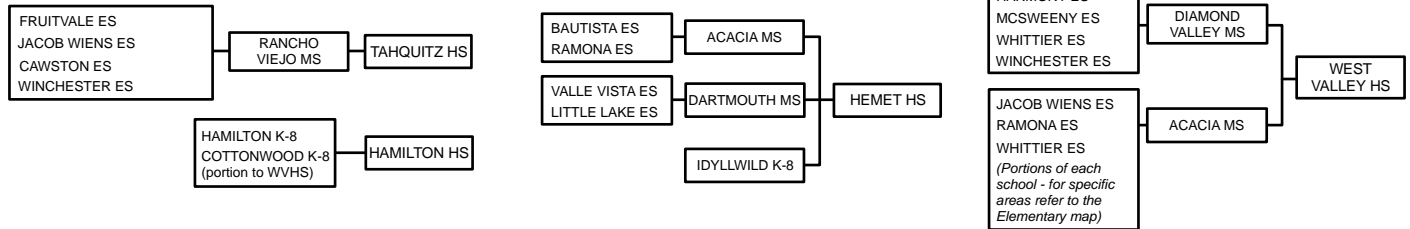

- Hemet USD
 - Menifee/Perris UHSD
 - Murrieta Valley USD
 - Temecula Valley USD
- Highways
 - Paved Roads
 - Unpaved Roads

2

Feeder system for 2011-12

Students residing within the French Valley area of Hemet USD attend Winchester Elementary School, Rancho Viejo Middle School and Tahquitz High School.