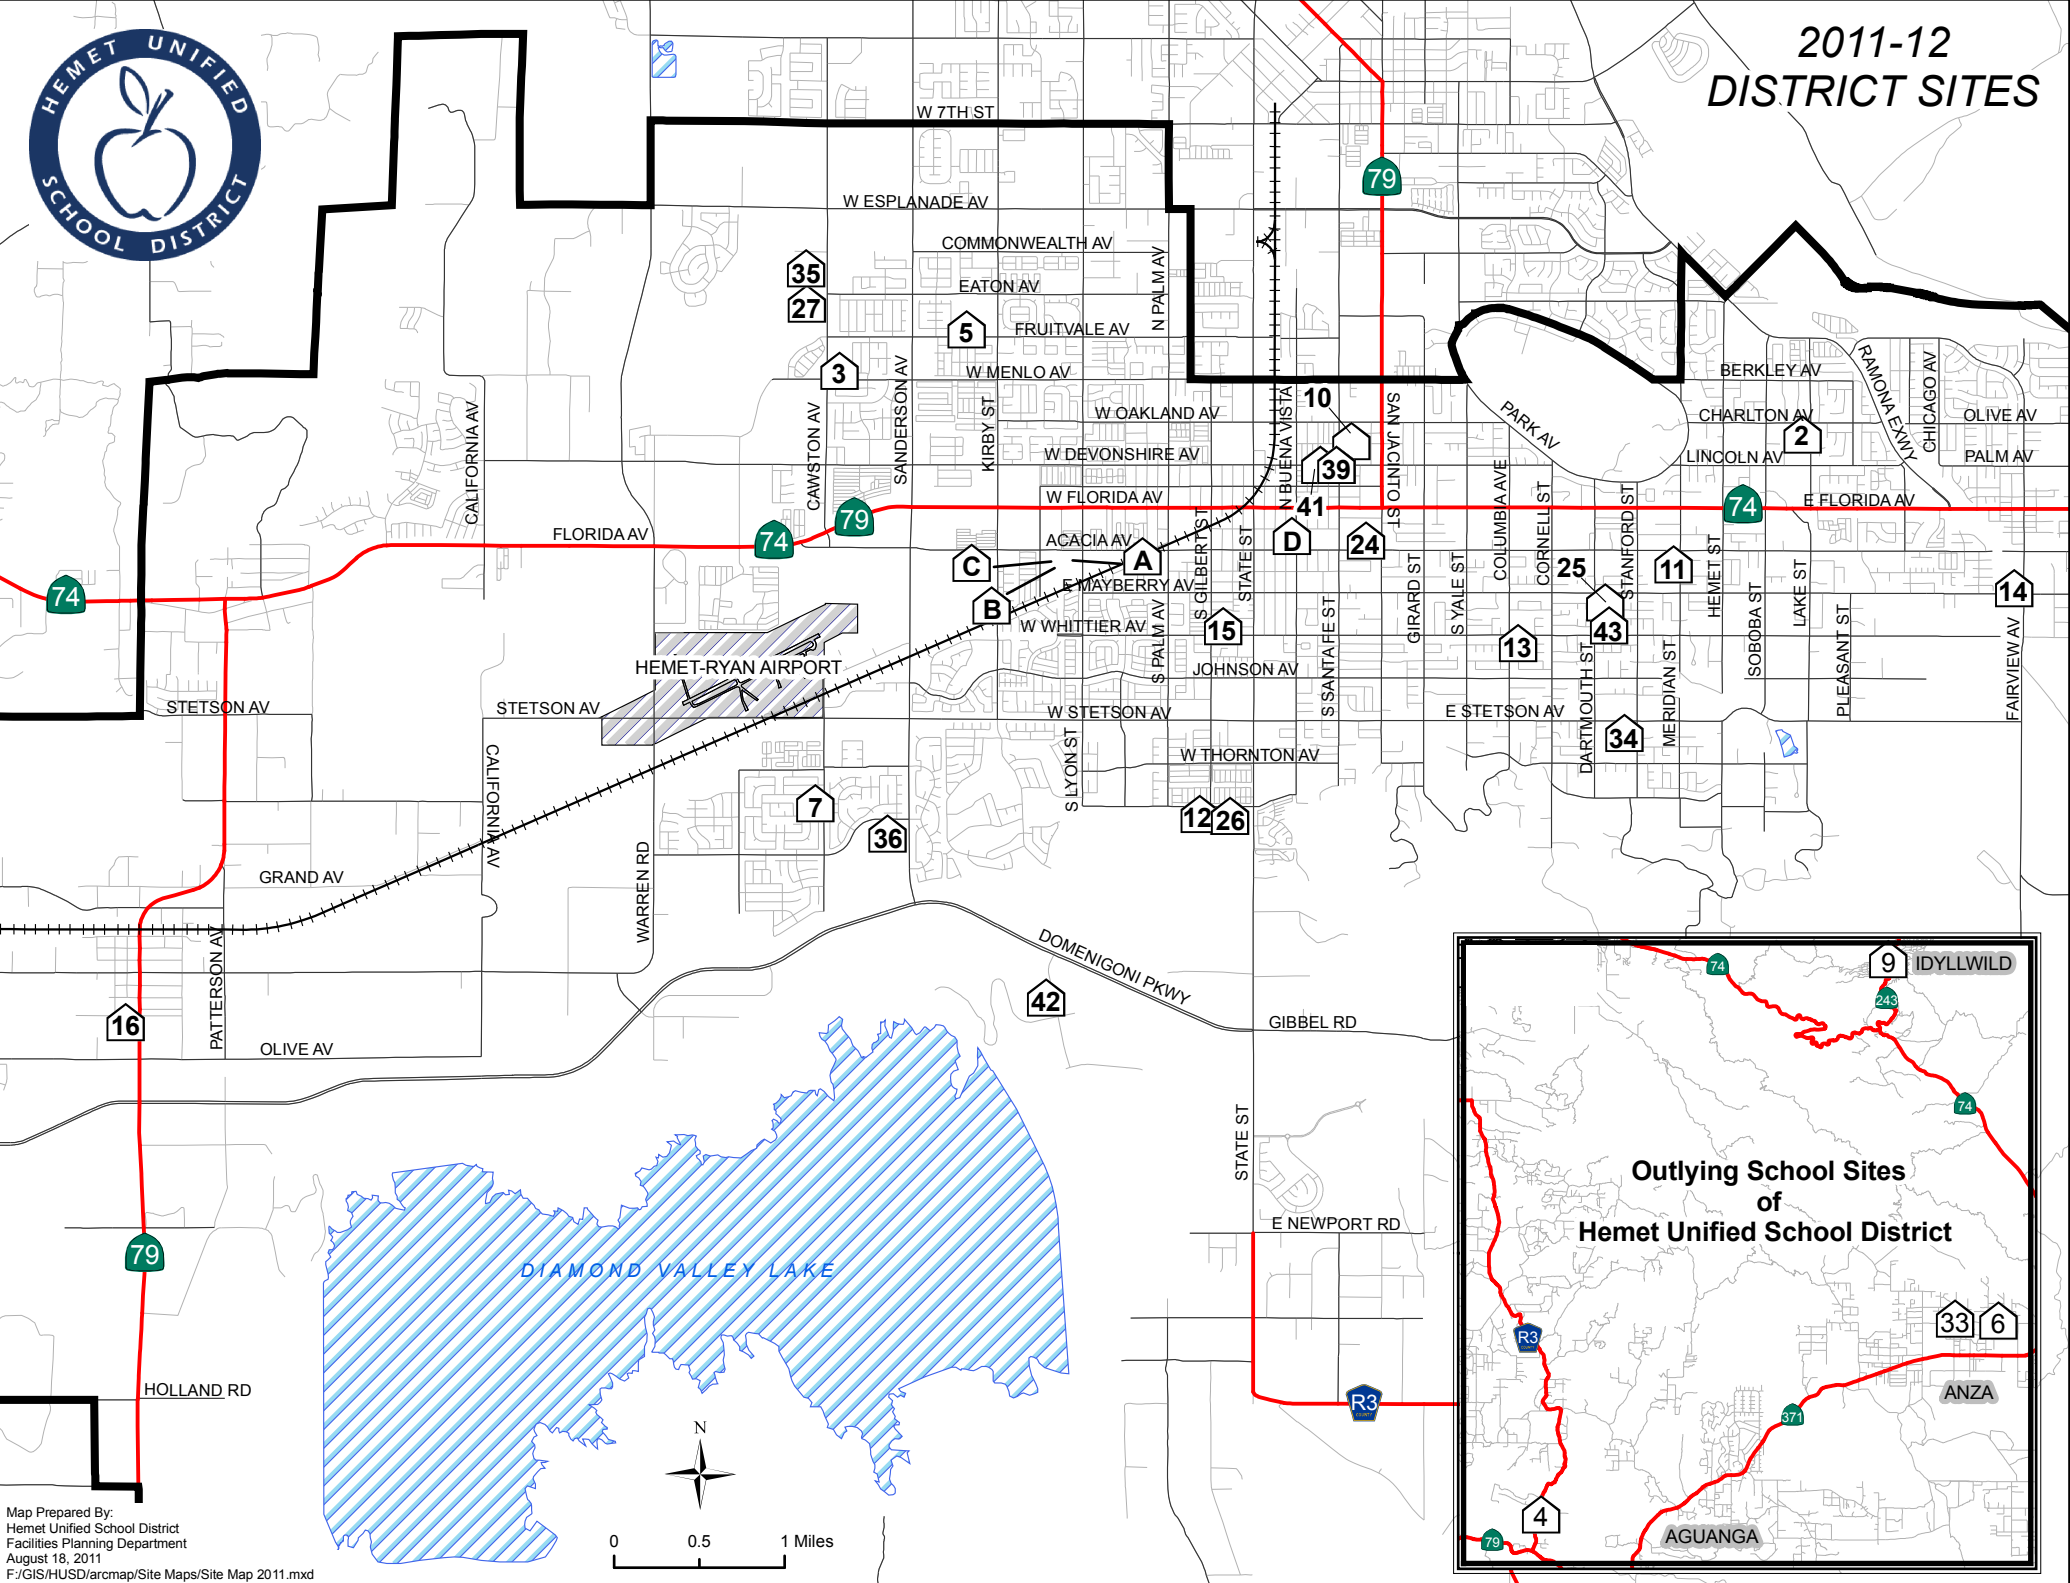

# 2011-12 DISTRICT SITES

Map Prepared By:  
Hemet Unified School District  
Facilities Planning Department  
August 18, 2011  
F:/GIS/HUSD/arcmap/Site Maps/Site Map 2011.mxd