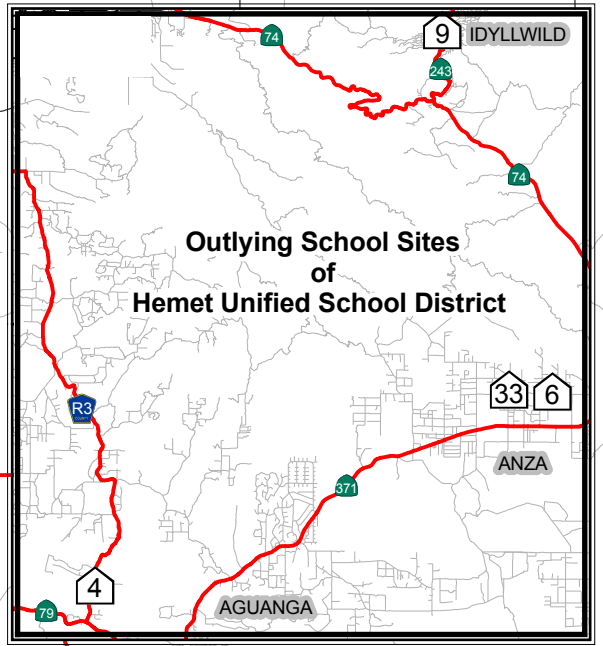

# 2011-12 DISTRICT SITES

Map Prepared By:  
Hemet Unified School District  
Facilities Planning Department  
August 18, 2011  
F:/GIS/HUSD/arcmap/Site Maps/Site Map 2011.mxd